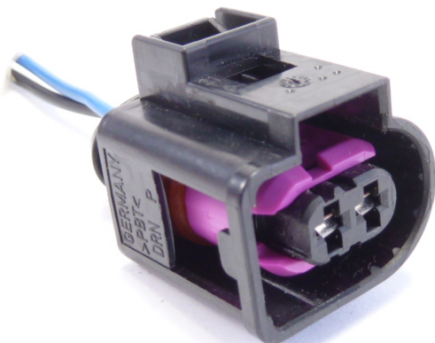

Connector Sets

ED9700
5 Pin Bosch CR Pump

ED9698
Delphi Piezo Injector
MB – Hyundai I20
Ref Delphi 9001-886

ED5768
4 Pins Bosch CR Pump
Fiat Doblo & Similar

ED9695
Denso Rail Sensor
VDO (PCV) Sensor

ED5887
Denso CR Injector
Mitsubishi L200 & Similar

ED5783
VW Injector
3 Pins

Connector Sets

ED5782
VW Injectors
4 Pins

ED5759
Bosch Type
6 Pins

ED5694
Bosch Rail Sensor
3 Pins

ED5689
Universal type

ED5681
VW CR Injector

ED5547
Denso CR Injector
Denso CR Pump Sensor

Connector Sets

ED5678
Delphi CR Injector
Ref Delphi 9100-485

ED5539
VDO / Siemens Injector
Volkswagen

ED5542
Bosch Cp1 DRV Sensor
Siemens – Delphi DRV Sensor

ED5506
Bosch CR Injector
2 Pins

ED5235
Denso Rail Sensor

ED5538
Delphi Rail Sensor

Connector Sets

ED4069
Volvo 2 Pin EUI
Volvo FH Unit Injector

ED4070
Volvo 4 Pin EUI
Volvo FH Unit Injector

ED9898
Cummins Celect
Cummins N14 – M11 Injectors

ED5094
Renault Kangoo
Volvo FH Unit Injector