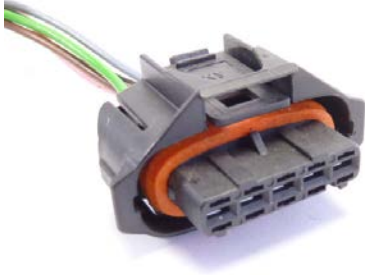

Connector Sets

ED9700
5 Pin Bosch CR Pump

ED9698
Delphi Piezo Injector
MB – Hyundai I20
Ref Delphi 9001-886

ED5768
4 Pins Bosch CR Pump
Fiat Doblo & Similar

ED9695
Denso Rail Sensor
VDO (PCV) Sensor

ED5887
Denso CR Injector
Mitsubishi L200 & Similar

ED5783
VW Injector
3 Pins

Connector Sets

ED5782
VW Injectors
4 Pins

ED5759
Bosch Type
6 Pins

ED5694
Bosch Rail Sensor
3 Pins

ED5689
Universal type

ED5681
VW CR Injector

ED5547
Denso CR Injector
Denso CR Pump Sensor

Connector Sets

ED5678
Delphi CR Injector
Ref Delphi 9100-485

ED5539
VDO / Siemens Injector
Volkswagen

ED5542
Bosch Cp1 DRV Sensor
Siemens – Delphi DRV Sensor

ED5506
Bosch CR Injector
2 Pins

ED5235
Denso Rail Sensor

ED5538
Delphi Rail Sensor

Connector Sets

ED4069
Volvo 2 Pin EUI
Volvo FH Unit Injector

ED4070
Volvo 4 Pin EUI
Volvo FH Unit Injector

ED9898
Cummins Celect
Cummins N14 – M11 Injectors

ED5094
Renault Kangoo
Volvo FH Unit Injector