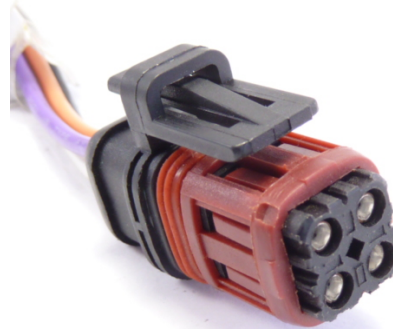

Connector Sets

ED9700
5 Pin Bosch CR Pump

ED9698
Delphi Piezo Injector
MB – Hyundai I20
Ref Delphi 9001-886

ED5768
4 Pins Bosch CR Pump
Fiat Doblo & Similar

ED9695
Denso Rail Sensor
VDO (PCV) Sensor

ED5887
Denso CR Injector
Mitsubishi L200 & Similar

ED5783
VW Injector
3 Pins

Connector Sets

ED5782
VW Injectors
4 Pins

ED5759
Bosch Type
6 Pins

ED5694
Bosch Rail Sensor
3 Pins

ED5689
Universal type

ED5681
VW CR Injector

ED5547
Denso CR Injector
Denso CR Pump Sensor

Connector Sets

ED5678
Delphi CR Injector
Ref Delphi 9100-485

ED5539
VDO / Siemens Injector
Volkswagen

ED5542
Bosch Cp1 DRV Sensor
Siemens – Delphi DRV Sensor

ED5506
Bosch CR Injector
2 Pins

ED5235
Denso Rail Sensor

ED5538
Delphi Rail Sensor

Connector Sets

ED4069
Volvo 2 Pin EUI
Volvo FH Unit Injector

ED4070
Volvo 4 Pin EUI
Volvo FH Unit Injector

ED9898
Cummins Celect
Cummins N14 – M11 Injectors

ED5094
Renault Kangoo
Volvo FH Unit Injector