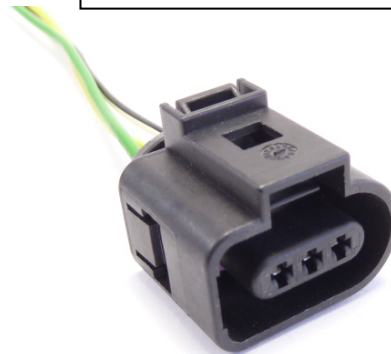

Connector Sets

ED9700
5 Pin Bosch CR Pump

ED9698
Delphi Piezo Injector
MB – Hyundai I20
Ref Delphi 9001-886

ED5768
4 Pins Bosch CR Pump
Fiat Doblo & Similar

ED9695
Denso Rail Sensor
VDO (PCV) Sensor

ED5887
Denso CR Injector
Mitsubishi L200 & Similar

ED5783
VW Injector
3 Pins

Connector Sets

ED5782
VW Injectors
4 Pins

ED5759
Bosch Type
6 Pins

ED5694
Bosch Rail Sensor
3 Pins

ED5689
Universal type

ED5681
VW CR Injector

ED5547
Denso CR Injector
Denso CR Pump Sensor

Connector Sets

ED5678
Delphi CR Injector
Ref Delphi 9100-485

ED5539
VDO / Siemens Injector
Volkswagen

ED5542
Bosch Cp1 DRV Sensor
Siemens – Delphi DRV Sensor

ED5506
Bosch CR Injector
2 Pins

ED5235
Denso Rail Sensor

ED5538
Delphi Rail Sensor

Connector Sets

ED4069
Volvo 2 Pin EUI
Volvo FH Unit Injector

ED4070
Volvo 4 Pin EUI
Volvo FH Unit Injector

ED9898
Cummins Celect
Cummins N14 – M11 Injectors

ED5094
Renault Kangoo
Volvo FH Unit Injector