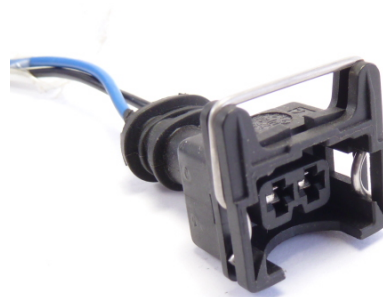

Connector Sets

ED9700
5 Pin Bosch CR Pump

ED9698
Delphi Piezo Injector
MB – Hyundai I20
Ref Delphi 9001-886

ED5768
4 Pins Bosch CR Pump
Fiat Doblo & Similar

ED9695
Denso Rail Sensor
VDO (PCV) Sensor

ED5887
Denso CR Injector
Mitsubishi L200 & Similar

ED5783
VW Injector
3 Pins

Connector Sets

ED5782
VW Injectors
4 Pins

ED5759
Bosch Type
6 Pins

ED5694
Bosch Rail Sensor
3 Pins

ED5689
Universal type

ED5681
VW CR Injector

ED5547
Denso CR Injector
Denso CR Pump Sensor

Connector Sets

ED5678
Delphi CR Injector
Ref Delphi 9100-485

ED5539
VDO / Siemens Injector
Volkswagen

ED5542
Bosch Cp1 DRV Sensor
Siemens – Delphi DRV Sensor

ED5506
Bosch CR Injector
2 Pins

ED5235
Denso Rail Sensor

ED5538
Delphi Rail Sensor

Connector Sets

ED4069
Volvo 2 Pin EUI
Volvo FH Unit Injector

ED4070
Volvo 4 Pin EUI
Volvo FH Unit Injector

ED9898
Cummins Celect
Cummins N14 – M11 Injectors

ED5094
Renault Kangoo
Volvo FH Unit Injector