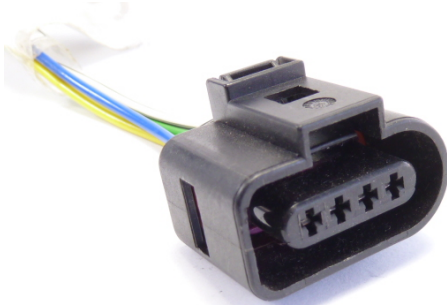

Connector Sets

ED9700
5 Pin Bosch CR Pump

ED9698
Delphi Piezo Injector
MB – Hyundai I20
Ref Delphi 9001-886

ED5768
4 Pins Bosch CR Pump
Fiat Doblo & Similar

ED9695
Denso Rail Sensor
VDO (PCV) Sensor

ED5887
Denso CR Injector
Mitsubishi L200 & Similar

ED5783
VW Injector
3 Pins

Connector Sets

ED5782
VW Injectors
4 Pins

ED5759
Bosch Type
6 Pins

ED5694
Bosch Rail Sensor
3 Pins

ED5689
Universal type

ED5681
VW CR Injector

ED5547
Denso CR Injector
Denso CR Pump Sensor

Connector Sets

ED5678
Delphi CR Injector
Ref Delphi 9100-485

ED5539
VDO / Siemens Injector
Volkswagen

ED5542
Bosch Cp1 DRV Sensor
Siemens – Delphi DRV Sensor

ED5506
Bosch CR Injector
2 Pins

ED5235
Denso Rail Sensor

ED5538
Delphi Rail Sensor

Connector Sets

ED4069
Volvo 2 Pin EUI
Volvo FH Unit Injector

ED4070
Volvo 4 Pin EUI
Volvo FH Unit Injector

ED9898
Cummins Celect
Cummins N14 – M11 Injectors

ED5094
Renault Kangoo
Volvo FH Unit Injector