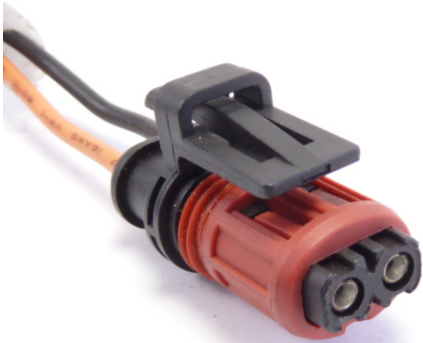

Connector Sets

ED9700
5 Pin Bosch CR Pump

ED9698
Delphi Piezo Injector
MB – Hyundai I20
Ref Delphi 9001-886

ED5768
4 Pins Bosch CR Pump
Fiat Doblo & Similar

ED9695
Denso Rail Sensor
VDO (PCV) Sensor

ED5887
Denso CR Injector
Mitsubishi L200 & Similar

ED5783
VW Injector
3 Pins

Connector Sets

ED5782
VW Injectors
4 Pins

ED5759
Bosch Type
6 Pins

ED5694
Bosch Rail Sensor
3 Pins

ED5689
Universal type

ED5681
VW CR Injector

ED5547
Denso CR Injector
Denso CR Pump Sensor

Connector Sets

ED5678
Delphi CR Injector
Ref Delphi 9100-485

ED5539
VDO / Siemens Injector
Volkswagen

ED5542
Bosch Cp1 DRV Sensor
Siemens – Delphi DRV Sensor

ED5506
Bosch CR Injector
2 Pins

ED5235
Denso Rail Sensor

ED5538
Delphi Rail Sensor

Connector Sets

ED4069
Volvo 2 Pin EUI
Volvo FH Unit Injector

ED4070
Volvo 4 Pin EUI
Volvo FH Unit Injector

ED9898
Cummins Celect
Cummins N14 – M11 Injectors

ED5094
Renault Kangoo
Volvo FH Unit Injector