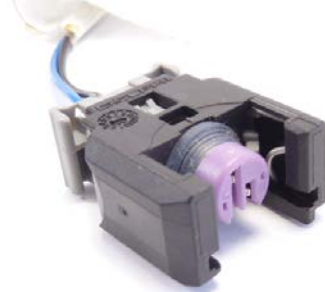

Connector Sets

ED9700
5 Pin Bosch CR Pump

ED9698
Delphi Piezo Injector
MB – Hyundai I20
Ref Delphi 9001-886

ED5768
4 Pins Bosch CR Pump
Fiat Doblo & Similar

ED9695
Denso Rail Sensor
VDO (PCV) Sensor

ED5887
Denso CR Injector
Mitsubishi L200 & Similar

ED5783
VW Injector
3 Pins

Connector Sets

ED5782
VW Injectors
4 Pins

ED5759
Bosch Type
6 Pins

ED5694
Bosch Rail Sensor
3 Pins

ED5689
Universal type

ED5681
VW CR Injector

ED5547
Denso CR Injector
Denso CR Pump Sensor

Connector Sets

ED5678
Delphi CR Injector
Ref Delphi 9100-485

ED5539
VDO / Siemens Injector
Volkswagen

ED5542
Bosch Cp1 DRV Sensor
Siemens – Delphi DRV Sensor

ED5506
Bosch CR Injector
2 Pins

ED5235
Denso Rail Sensor

ED5538
Delphi Rail Sensor

Connector Sets

ED4069
Volvo 2 Pin EUI
Volvo FH Unit Injector

ED4070
Volvo 4 Pin EUI
Volvo FH Unit Injector

ED9898
Cummins Celect
Cummins N14 – M11 Injectors

ED5094
Renault Kangoo
Volvo FH Unit Injector