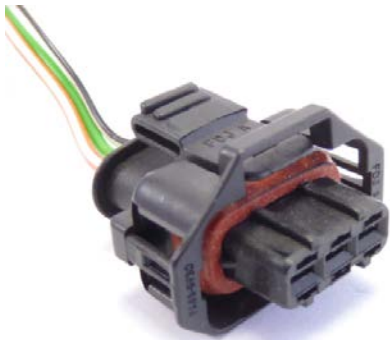

Connector Sets

ED9700
5 Pin Bosch CR Pump

ED9698
Delphi Piezo Injector
MB – Hyundai I20
Ref Delphi 9001-886

ED5768
4 Pins Bosch CR Pump
Fiat Doblo & Similar

ED9695
Denso Rail Sensor
VDO (PCV) Sensor

ED5887
Denso CR Injector
Mitsubishi L200 & Similar

ED5783
VW Injector
3 Pins

Connector Sets

ED5782
VW Injectors
4 Pins

ED5759
Bosch Type
6 Pins

ED5694
Bosch Rail Sensor
3 Pins

ED5689
Universal type

ED5681
VW CR Injector

ED5547
Denso CR Injector
Denso CR Pump Sensor

Connector Sets

ED5678
Delphi CR Injector
Ref Delphi 9100-485

ED5539
VDO / Siemens Injector
Volkswagen

ED5542
Bosch Cp1 DRV Sensor
Siemens – Delphi DRV Sensor

ED5506
Bosch CR Injector
2 Pins

ED5235
Denso Rail Sensor

ED5538
Delphi Rail Sensor

Connector Sets

ED4069
Volvo 2 Pin EUI
Volvo FH Unit Injector

ED4070
Volvo 4 Pin EUI
Volvo FH Unit Injector

ED9898
Cummins Celect
Cummins N14 – M11 Injectors

ED5094
Renault Kangoo
Volvo FH Unit Injector