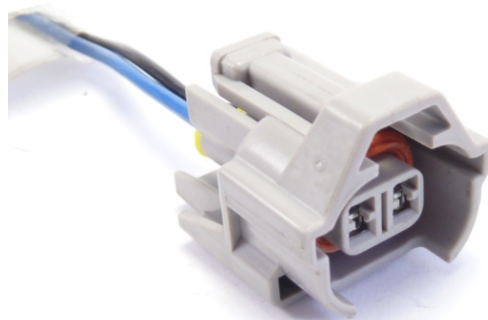

Connector Sets

ED9700
5 Pin Bosch CR Pump

ED9698
Delphi Piezo Injector
MB – Hyundai I20
Ref Delphi 9001-886

ED5768
4 Pins Bosch CR Pump
Fiat Doblo & Similar

ED9695
Denso Rail Sensor
VDO (PCV) Sensor

ED5887
Denso CR Injector
Mitsubishi L200 & Similar

ED5783
VW Injector
3 Pins

Connector Sets

ED5782
VW Injectors
4 Pins

ED5759
Bosch Type
6 Pins

ED5694
Bosch Rail Sensor
3 Pins

ED5689
Universal type

ED5681
VW CR Injector

ED5547
Denso CR Injector
Denso CR Pump Sensor

Connector Sets

ED5678
Delphi CR Injector
Ref Delphi 9100-485

ED5539
VDO / Siemens Injector
Volkswagen

ED5542
Bosch Cp1 DRV Sensor
Siemens – Delphi DRV Sensor

ED5506
Bosch CR Injector
2 Pins

ED5235
Denso Rail Sensor

ED5538
Delphi Rail Sensor

Connector Sets

ED4069
Volvo 2 Pin EUI
Volvo FH Unit Injector

ED4070
Volvo 4 Pin EUI
Volvo FH Unit Injector

ED9898
Cummins Celect
Cummins N14 – M11 Injectors

ED5094
Renault Kangoo
Volvo FH Unit Injector