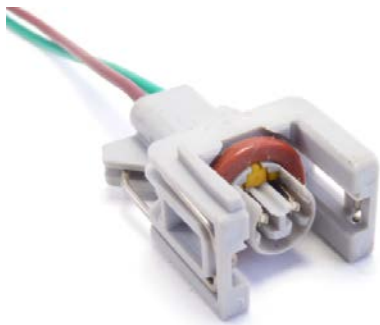

Connector Sets

ED9700
5 Pin Bosch CR Pump

ED9698
Delphi Piezo Injector
MB – Hyundai I20
Ref Delphi 9001-886

ED5768
4 Pins Bosch CR Pump
Fiat Doblo & Similar

ED9695
Denso Rail Sensor
VDO (PCV) Sensor

ED5887
Denso CR Injector
Mitsubishi L200 & Similar

ED5783
VW Injector
3 Pins

Connector Sets

ED5782
VW Injectors
4 Pins

ED5759
Bosch Type
6 Pins

ED5694
Bosch Rail Sensor
3 Pins

ED5689
Universal type

ED5681
VW CR Injector

ED5547
Denso CR Injector
Denso CR Pump Sensor

Connector Sets

ED5678
Delphi CR Injector
Ref Delphi 9100-485

ED5539
VDO / Siemens Injector
Volkswagen

ED5542
Bosch Cp1 DRV Sensor
Siemens – Delphi DRV Sensor

ED5506
Bosch CR Injector
2 Pins

ED5235
Denso Rail Sensor

ED5538
Delphi Rail Sensor

Connector Sets

ED4069
Volvo 2 Pin EUI
Volvo FH Unit Injector

ED4070
Volvo 4 Pin EUI
Volvo FH Unit Injector

ED9898
Cummins Celect
Cummins N14 – M11 Injectors

ED5094
Renault Kangoo
Volvo FH Unit Injector