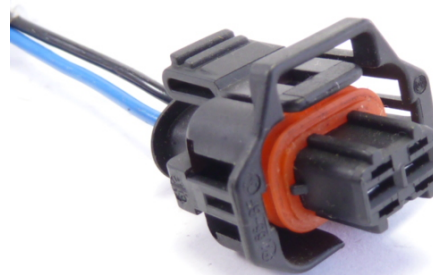

Connector Sets

ED9700
5 Pin Bosch CR Pump

ED9698
Delphi Piezo Injector
MB – Hyundai I20
Ref Delphi 9001-886

ED5768
4 Pins Bosch CR Pump
Fiat Doblo & Similar

ED9695
Denso Rail Sensor
VDO (PCV) Sensor

ED5887
Denso CR Injector
Mitsubishi L200 & Similar

ED5783
VW Injector
3 Pins

Connector Sets

ED5782
VW Injectors
4 Pins

ED5759
Bosch Type
6 Pins

ED5694
Bosch Rail Sensor
3 Pins

ED5689
Universal type

ED5681
VW CR Injector

ED5547
Denso CR Injector
Denso CR Pump Sensor

Connector Sets

ED5678
Delphi CR Injector
Ref Delphi 9100-485

ED5539
VDO / Siemens Injector
Volkswagen

ED5542
Bosch Cp1 DRV Sensor
Siemens – Delphi DRV Sensor

ED5506
Bosch CR Injector
2 Pins

ED5235
Denso Rail Sensor

ED5538
Delphi Rail Sensor

Connector Sets

ED4069
Volvo 2 Pin EUI
Volvo FH Unit Injector

ED4070
Volvo 4 Pin EUI
Volvo FH Unit Injector

ED9898
Cummins Celect
Cummins N14 – M11 Injectors

ED5094
Renault Kangoo
Volvo FH Unit Injector