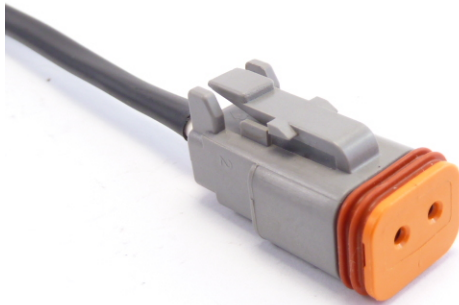

Connector Sets

ED9700
5 Pin Bosch CR Pump

ED9698
Delphi Piezo Injector
MB – Hyundai I20
Ref Delphi 9001-886

ED5768
4 Pins Bosch CR Pump
Fiat Doblo & Similar

ED9695
Denso Rail Sensor
VDO (PCV) Sensor

ED5887
Denso CR Injector
Mitsubishi L200 & Similar

ED5783
VW Injector
3 Pins

Connector Sets

ED5782
VW Injectors
4 Pins

ED5759
Bosch Type
6 Pins

ED5694
Bosch Rail Sensor
3 Pins

ED5689
Universal type

ED5681
VW CR Injector

ED5547
Denso CR Injector
Denso CR Pump Sensor

Connector Sets

ED5678
Delphi CR Injector
Ref Delphi 9100-485

ED5539
VDO / Siemens Injector
Volkswagen

ED5542
Bosch Cp1 DRV Sensor
Siemens – Delphi DRV Sensor

ED5506
Bosch CR Injector
2 Pins

ED5235
Denso Rail Sensor

ED5538
Delphi Rail Sensor

Connector Sets

ED4069
Volvo 2 Pin EUI
Volvo FH Unit Injector

ED4070
Volvo 4 Pin EUI
Volvo FH Unit Injector

ED9898
Cummins Celect
Cummins N14 – M11 Injectors

ED5094
Renault Kangoo
Volvo FH Unit Injector