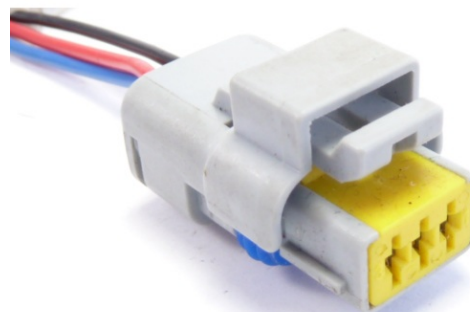

Connector Sets

ED9700
5 Pin Bosch CR Pump

ED9698
Delphi Piezo Injector
MB – Hyundai I20
Ref Delphi 9001-886

ED5768
4 Pins Bosch CR Pump
Fiat Doblo & Similar

ED9695
Denso Rail Sensor
VDO (PCV) Sensor

ED5887
Denso CR Injector
Mitsubishi L200 & Similar

ED5783
VW Injector
3 Pins

Connector Sets

ED5782
VW Injectors
4 Pins

ED5759
Bosch Type
6 Pins

ED5694
Bosch Rail Sensor
3 Pins

ED5689
Universal type

ED5681
VW CR Injector

ED5547
Denso CR Injector
Denso CR Pump Sensor

Connector Sets

ED5678
Delphi CR Injector
Ref Delphi 9100-485

ED5539
VDO / Siemens Injector
Volkswagen

ED5542
Bosch Cp1 DRV Sensor
Siemens – Delphi DRV Sensor

ED5506
Bosch CR Injector
2 Pins

ED5235
Denso Rail Sensor

ED5538
Delphi Rail Sensor

Connector Sets

ED4069
Volvo 2 Pin EUI
Volvo FH Unit Injector

ED4070
Volvo 4 Pin EUI
Volvo FH Unit Injector

ED9898
Cummins Celect
Cummins N14 – M11 Injectors

ED5094
Renault Kangoo
Volvo FH Unit Injector