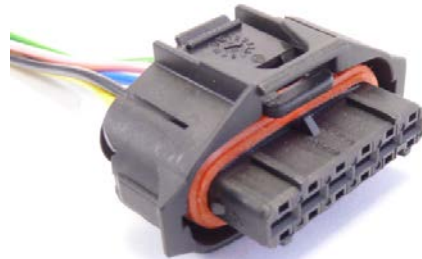

Connector Sets

ED9700
5 Pin Bosch CR Pump

ED9698
Delphi Piezo Injector
MB – Hyundai I20
Ref Delphi 9001-886

ED5768
4 Pins Bosch CR Pump
Fiat Doblo & Similar

ED9695
Denso Rail Sensor
VDO (PCV) Sensor

ED5887
Denso CR Injector
Mitsubishi L200 & Similar

ED5783
VW Injector
3 Pins

Connector Sets

ED5782
VW Injectors
4 Pins

ED5759
Bosch Type
6 Pins

ED5694
Bosch Rail Sensor
3 Pins

ED5689
Universal type

ED5681
VW CR Injector

ED5547
Denso CR Injector
Denso CR Pump Sensor

Connector Sets

ED5678
Delphi CR Injector
Ref Delphi 9100-485

ED5539
VDO / Siemens Injector
Volkswagen

ED5542
Bosch Cp1 DRV Sensor
Siemens – Delphi DRV Sensor

ED5506
Bosch CR Injector
2 Pins

ED5235
Denso Rail Sensor

ED5538
Delphi Rail Sensor

Connector Sets

ED4069
Volvo 2 Pin EUI
Volvo FH Unit Injector

ED4070
Volvo 4 Pin EUI
Volvo FH Unit Injector

ED9898
Cummins Celect
Cummins N14 – M11 Injectors

ED5094
Renault Kangoo
Volvo FH Unit Injector